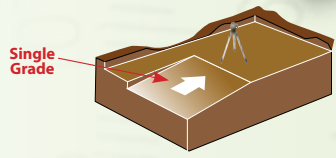

## 77R Rotating Laser

The IMEX 77R is the most robust rotating laser level available for general levelling. It has a heavy duty water and dust-proof case, latest Laser-EDGE™ technology, huge 500m diameter range and manual slope mode making it the class leader in it's field. And with the legendary hi-viz green case, 5yr extended warranty and dual battery packs the IMEX 77R is the great all rounder.

77R Housed in rubber it is protected from impacts and completely sealed from dust or water...  
 Simple to set up and use a great level for all levelling tasks.  
 Building Contractor Magazine

### Features

- Self - Levelling
- 500m dia range
- Fully enclosed laser diode
- Alkaline and rechargeable batteries
- Single manual slope mode to 8.8%
- IP66 water resistant, dust proof
- Out of level warning

### Kit Inclusions

- Receiver and bracket
- Batteries
- Hard carry case
- Charger

Model	77R Red Beam 012-1077R	Horizontal/Vertical	NO
Self-levelling Range	+/-5°	Water proof/Shockproof	IP66
Accuracy	1.5mm @ 30m	Power	DC 4.8-6v (Ni-mh rechargeable)/alkaline option
Working Distance	Dia 500m with included detector	Working time between charge	approx 20 hours approx 60 hours alkaline
Rotation Speeds	0, 60, 120, 300, 600 rpm	Low Battery Light	Yes
Scan Mode	NO	Battery Charger	240V
Grade Slope	+/-5° (Y axis only) 8.8%	Working Temperature	-20°C - +50°C (-40°C - +70°C storage)
Plumb Spot	No	Detector	Double sided operation fine & course setting 9v battery - 45mm range
Light Source	Red laser diode, 635nm Class II	Unit Weight	2.2kgs
Remote Control	YES - Working range approx 20m, 2-AAA	Set Inclusions	Laser unit, detector and bracket Remote, charger, Hard carry case, Alkaline battery pack